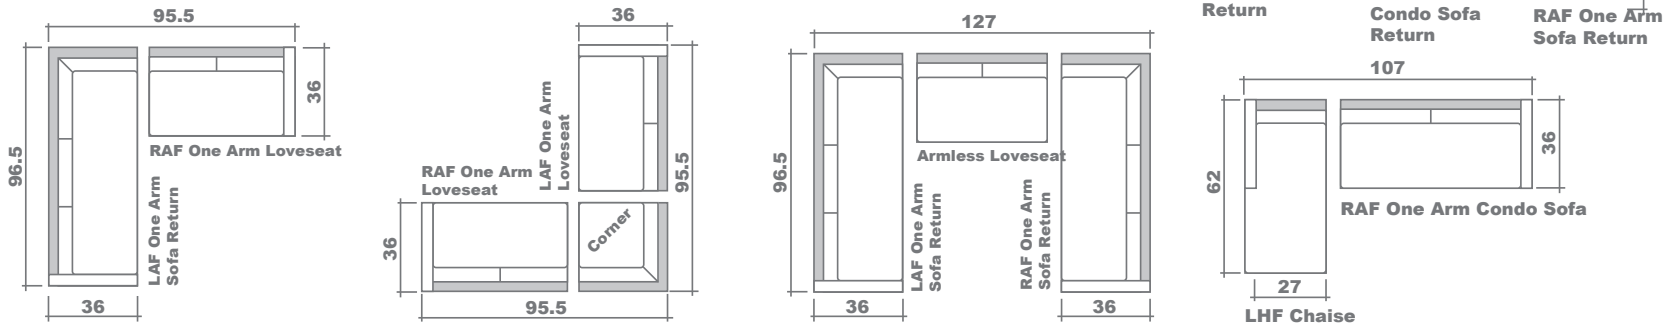

Kora Sectional Planner

Configuration Suggestions

GENERAL INFORMATION:

- *dye-lot of the actual fabric and the swatch may not be exact match
- *fabric yardage for plain, railroaded 54" bolt

- *no zipper/inserts in fibre filled toss pillows
- *overall dimensions may vary +/- 1"
- *see fabric swatch for exact colour

FABRIC	(YDS)	FABRIC	(YDS)
One Arm Sofa Return:	16.75	Armless Sofa:	13.00
One Arm Sofa:	14.00	Armless Condo Sofa:	11.25
One Arm Condo Sofa Return:	15.00	Armless Loveseat:	9.25
One Arm Condo Sofa:	12.50	Armless Chair + 1/2:	6.25
One Arm Loveseat Return:	12.75	Armless Chair:	5.25
One Arm Loveseat:	10.50	Corner:	9.25
One Arm Chair + 1/2:	7.75	Chaise:	12.00
One Arm Chair:	6.75		