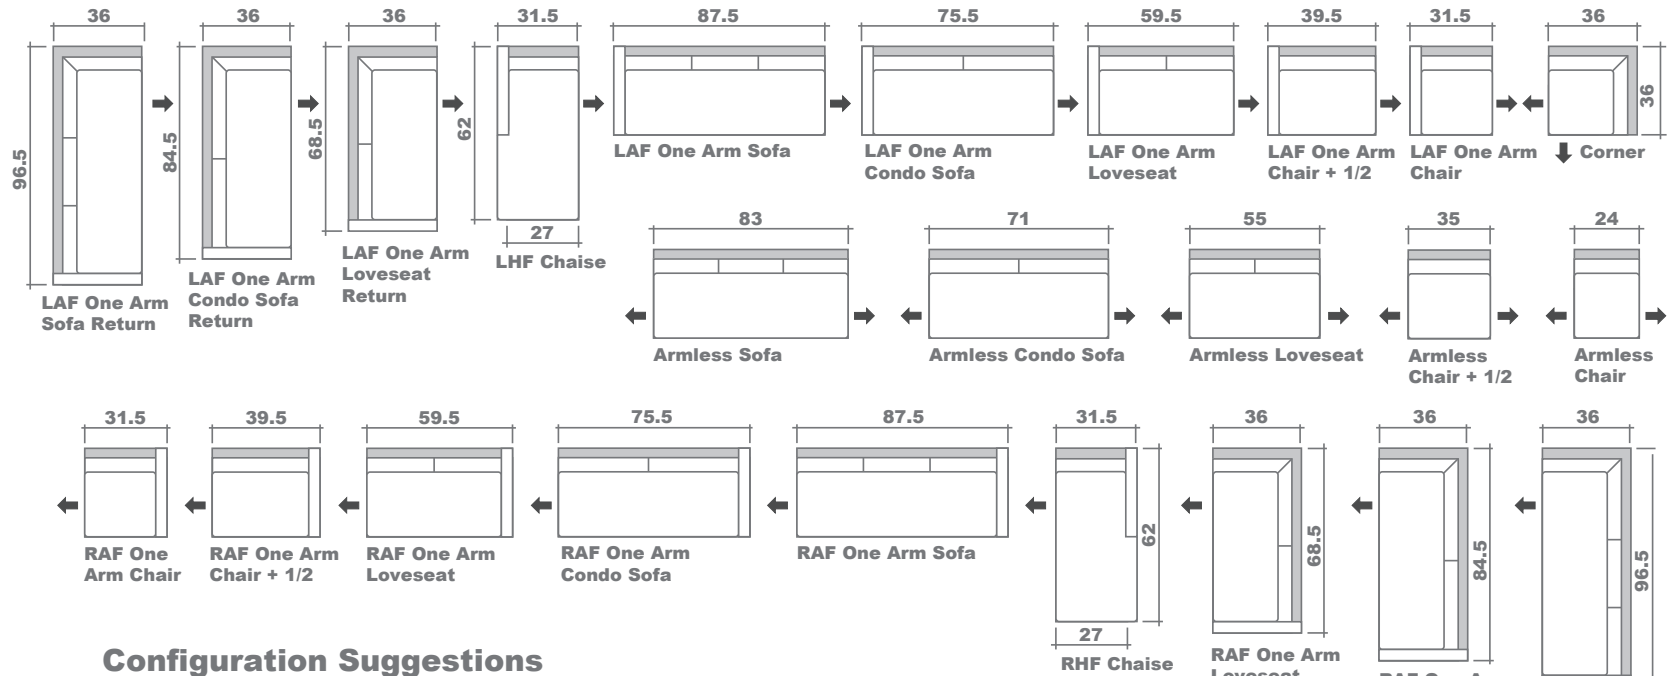

Kora Sectional Planner

Configuration Suggestions

GENERAL INFORMATION:

- *dye-lot of the actual fabric and the swatch may not be exact match
- *fabric yardage for plain, railroaded 54" bolt

- *no zipper/inserts in fibre filled toss pillows
- *overall dimensions may vary +/- 1"
- *see fabric swatch for exact colour

FABRIC	(YDS)	FABRIC	(YDS)
One Arm Sofa Return:	16.75	Armless Sofa:	13.00
One Arm Sofa:	14.00	Armless Condo Sofa:	11.25
One Arm Condo Sofa Return:	15.00	Armless Loveseat:	9.25
One Arm Condo Sofa:	12.50	Armless Chair + 1/2:	6.25
One Arm Loveseat Return:	12.75	Armless Chair:	5.25
One Arm Loveseat:	10.50	Corner:	9.25
One Arm Chair + 1/2:	7.75	Chaise:	12.00
One Arm Chair:	6.75		