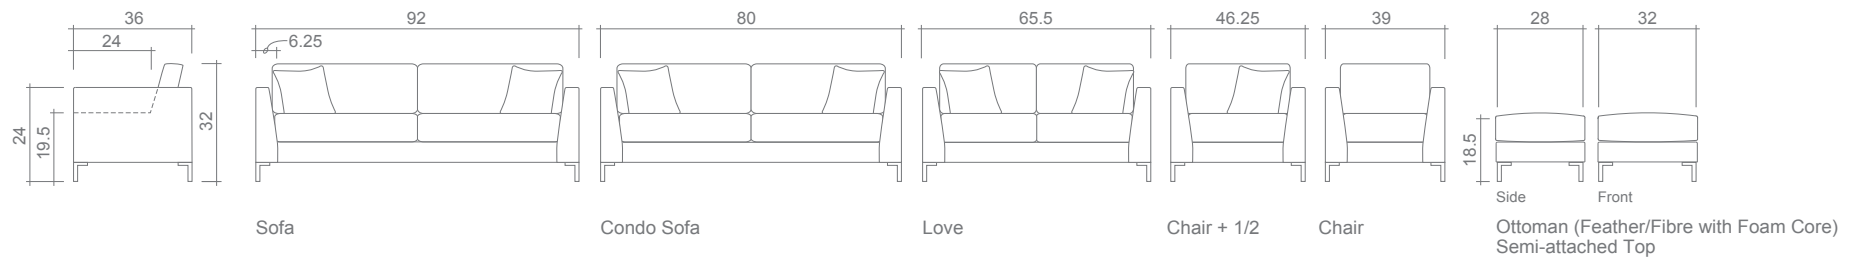

Xavier Collection

Arms Detachable: No

Sofa Beds Available: No

GENERAL INFORMATION:

- *dye-lot of the actual fabric and the swatch may not be exact match
- *fabric yardage for plain, railroaded 54" bolt
- *no zipper/inserts in fibre filled toss pillows
- *overall dimensions may vary +/- 1"
- *see fabric swatch for exact colour

SPECIFICATIONS:

- Back:** Loose
- Back Pillows:** Box band, top stitch, feather/fibre fill
- Body:** Top stitch arms
- Seat Cushions:** Box band, top stitch, 4" thick foam core wrapped w/ feather/fibre blend
- Suspension:** Seat: Springs
- Toss Pillows:** Simple, 20" X 20", feather/fibre fill