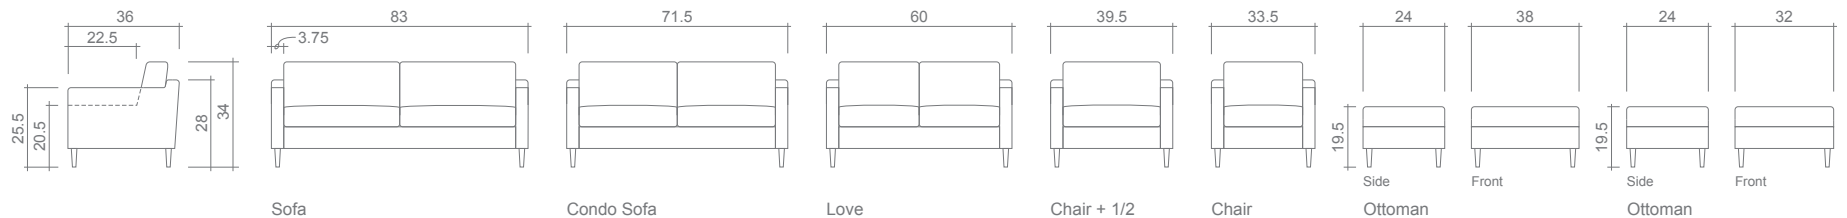

## Rielle II Collection

**Arms Detachable:** No

**Sofa Beds Available:** No

**GENERAL INFORMATION:**

- \*dye-lot of the actual fabric and the swatch may not be exact match
- \*fabric yardage for plain, railroaded 54" bolt
- \*no zipper/inserts in fibre filled toss pillows
- \*overall dimensions may vary +/- 1"
- \*see fabric swatch for exact colour

**SPECIFICATIONS:**

- Back:** Loose
- Back Pillows:** Box band, piped, fibre fill
- Body Piping:** Arms
- Seat Cushions:** Box band, piped, 6" thick Crown Foam w/ polyester fibre wrap
- Suspension:** Seat: Springs
- Toss Pillows:** N/A

**FABRIC**

**(YDS)**

- Sofa: 14.50
- Condo Sofa: 12.75
- Loveseat: 11.00
- Chair + 1/2: 8.00
- Chair: 6.25
- Ottoman: 24" X 28": 3.25
- Ottoman: 24" X 32": 2.50

**LEG:**

McKenna Centre Dark