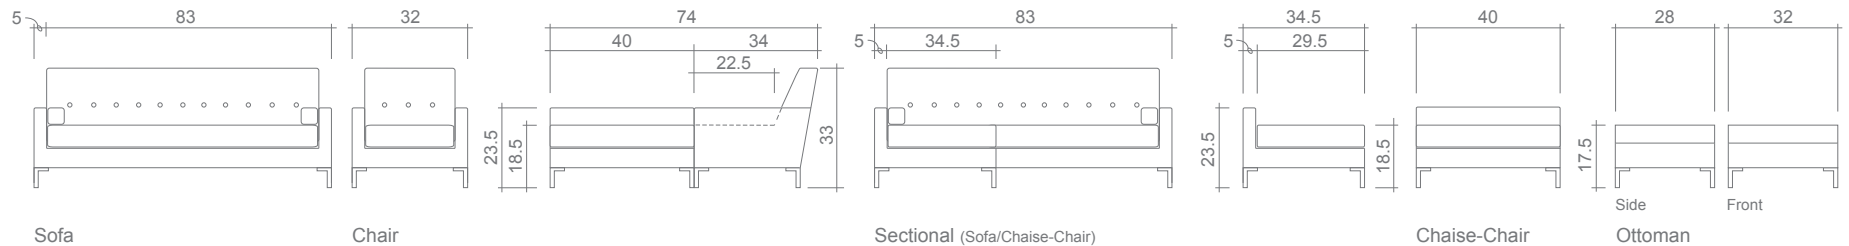

Richard Collection

Sectional

Body Fabric: Burnaby Silver
Toss Pillow Fabric: Burnaby Silver

Arms Detachable: No

Sofa Beds Available: No

GENERAL INFORMATION:

- *dye-lot of the actual fabric and the swatch may not be exact match
- *fabric yardage for plain, railroaded 54" bolt
- *no zipper/inserts in fibre filled toss pillows
- *overall dimensions may vary +/- 1"
- *see fabric swatch for exact colour

SPECIFICATIONS:

- Back:** Tight back (Sofa), 11 buttons
- Body Piping:** Arms & back
- Seat Cushions:** Box band, piped, bench, 6" thick Crown Foam w/ polyester fibre wrap
- Suspension:** Seat: Springs | Back: Springs
- Toss Pillows:** Square bolster, simple, 4.25" x 21.5", foam fill

FABRIC

	(YDS)
Sofa:	11.75
Chaise-Chair:	6.00
Ottoman:	3.00
One Toss Pillow:	0.75
Sectional:	17.00

LEG:

Metal-T Brushed