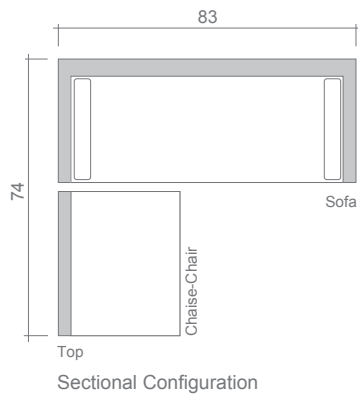

Richard Collection

Sectional

Body Fabric: Burnaby Silver
Toss Pillow Fabric: Burnaby Silver

Arms Detachable: No

Sofa Beds Available: No

GENERAL INFORMATION:

- *dye-lot of the actual fabric and the swatch may not be exact match
- *fabric yardage for plain, railroaded 54" bolt
- *no zipper/inserts in fibre filled toss pillows
- *overall dimensions may vary +/- 1"
- *see fabric swatch for exact colour

SPECIFICATIONS:

- Back:** Tight back (Sofa), 11 buttons
- Body Piping:** Arms & back
- Seat Cushions:** Box band, piped, bench, 6" thick Crown Foam w/ polyester fibre wrap
- Suspension:** Seat: Springs | Back: Springs
- Toss Pillows:** Square bolster, simple, 4.25" x 21.5", foam fill

FABRIC

	(YDS)
Sofa:	11.75
Chaise-Chair:	6.00
Ottoman:	3.00
One Toss Pillow:	0.75
Sectional:	17.00

LEG:

Metal-T Brushed