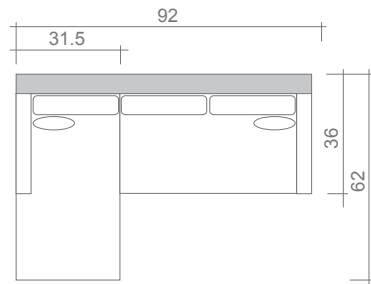

Kora Collection

Body Fabric: Campbell Spa
Toss Pillow Fabric: Campbell Spa

Top
 Sofa/Chaise

Arms Detachable: No

See Kora Sectional Planner for more components

Sofa Beds Available: No

GENERAL INFORMATION:

- *dye-lot of the actual fabric and the swatch may not be exact match
- *fabric yardage for plain, railroaded 54" bolt
- *no zipper/inserts in fibre filled toss pillows
- *overall dimensions may vary +/- 1"
- *see fabric swatch for exact colour

SPECIFICATIONS:

- Back:** Loose
- Back Pillows:** Box band, top stitch, w/ buttons: 2 x 2 rows on each side, fibre fill
- Body:** Simple stitch
- Seat Cushions:** Box band, top stitch, bench, 7" thick
 Crown Foam w/ polyester fibre wrap
- Suspension:** Seat: Springs | Back: Springs
- Toss Pillows:** Simple, 18" X 18", fibre fill