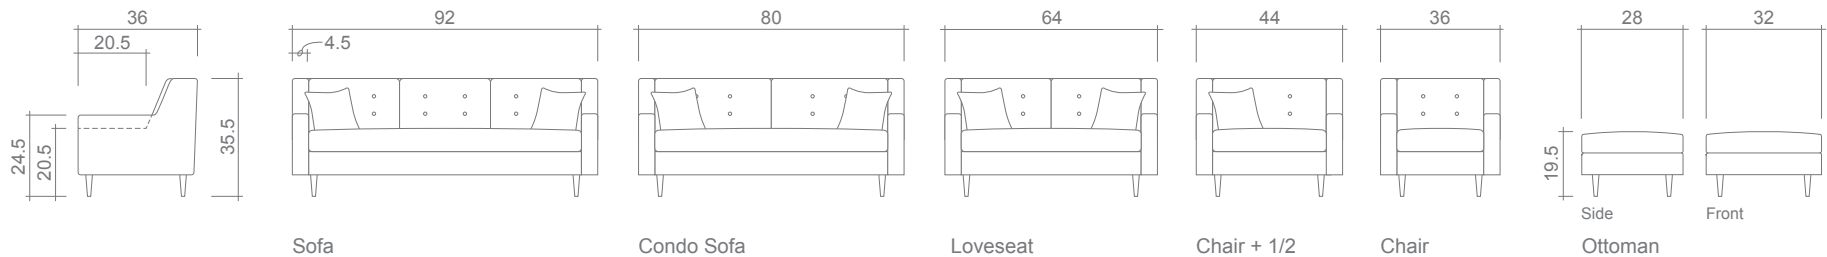

Kora Collection

Body Fabric: Campbell Spa
Toss Pillow Fabric: Campbell Spa

Top
 Sofa/Chaise

Arms Detachable: No

See Kora Sectional Planner for more components

Sofa Beds Available: No

GENERAL INFORMATION:

- *dye-lot of the actual fabric and the swatch may not be exact match
- *fabric yardage for plain, railroaded 54" bolt
- *no zipper/inserts in fibre filled toss pillows
- *overall dimensions may vary +/- 1"
- *see fabric swatch for exact colour

SPECIFICATIONS:

- Back:** Loose
- Back Pillows:** Box band, top stitch, w/ buttons: 2 x 2 rows on each side, fibre fill
- Body:** Simple stitch
- Seat Cushions:** Box band, top stitch, bench, 7" thick
 Crown Foam w/ polyester fibre wrap
- Suspension:** Seat: Springs | Back: Springs
- Toss Pillows:** Simple, 18" X 18", fibre fill