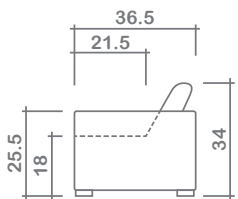

Kane Collection

Top
 Sofa/Chaise

Arms Detachable: No

See Kane Sectional Planner for more components

Sofa Beds Available: Yes (Dimensions vary to accommodate bed mechanism)

GENERAL INFORMATION:

- *dye-lot of the actual fabric and the swatch may not be exact match
- *no zipper/inserts in fibre filled toss pillows
- *overall dimensions may vary +/- 1"
- *see fabric swatch for exact colour

SPECIFICATIONS:

- Back:** Loose
- Back Pillows:** Knife edge, piped, fibre fill
- Body:** Top stitch on arms
- Seat Cushions:** Box band, piped, 7" thick Crown Foam w/ polyester fibre wrap
- Suspension:** Seat: Webbing | Back: Webbing
- Toss Pillows:** Piped, 18"x18", fibre fill