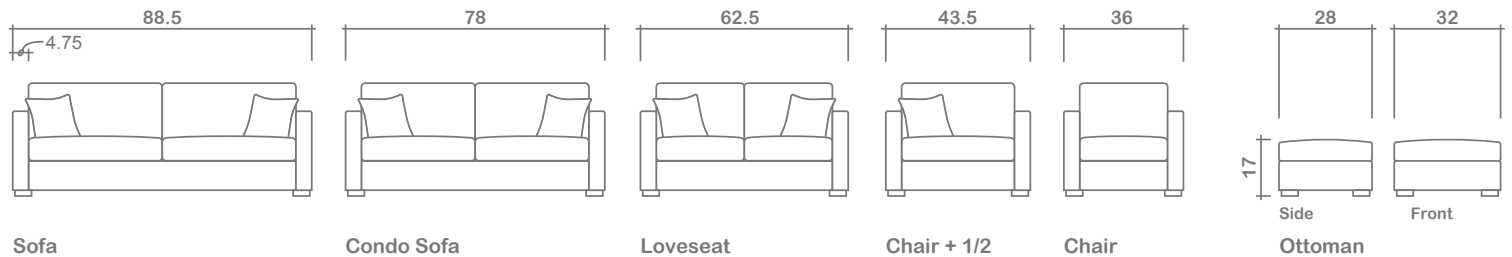

Kane Collection

Top
 Sofa/Chaise

Arms Detachable: No

See Kane Sectional Planner for more components

Sofa Beds Available: Yes (Dimensions vary to accommodate bed mechanism)

GENERAL INFORMATION:

- *dye-lot of the actual fabric and the swatch may not be exact match
- *no zipper/inserts in fibre filled toss pillows
- *overall dimensions may vary +/- 1"
- *see fabric swatch for exact colour

SPECIFICATIONS:

- Back:** Loose
- Back Pillows:** Knife edge, piped, fibre fill
- Body:** Top stitch on arms
- Seat Cushions:** Box band, piped, 7" thick Crown Foam w/ polyester fibre wrap
- Suspension:** Seat: Webbing | Back: Webbing
- Toss Pillows:** Piped, 18"x18", fibre fill