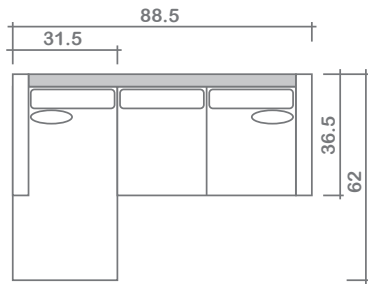

Kane Collection

Top
 Sofa/Chaise

Arms Detachable: No

See Kane Sectional Planner for more components

Sofa Beds Available: Yes (Dimensions vary to accommodate bed mechanism)

GENERAL INFORMATION:

- *dye-lot of the actual fabric and the swatch may not be exact match
- *no zipper/inserts in fibre filled toss pillows
- *overall dimensions may vary +/- 1"
- *see fabric swatch for exact colour

SPECIFICATIONS:

- Back:** Loose
- Back Pillows:** Knife edge, piped, fibre fill
- Body:** Top stitch on arms
- Seat Cushions:** Box band, piped, 7" thick Crown Foam w/ polyester fibre wrap
- Suspension:** Seat: Webbing | Back: Webbing
- Toss Pillows:** Piped, 18"x18", fibre fill