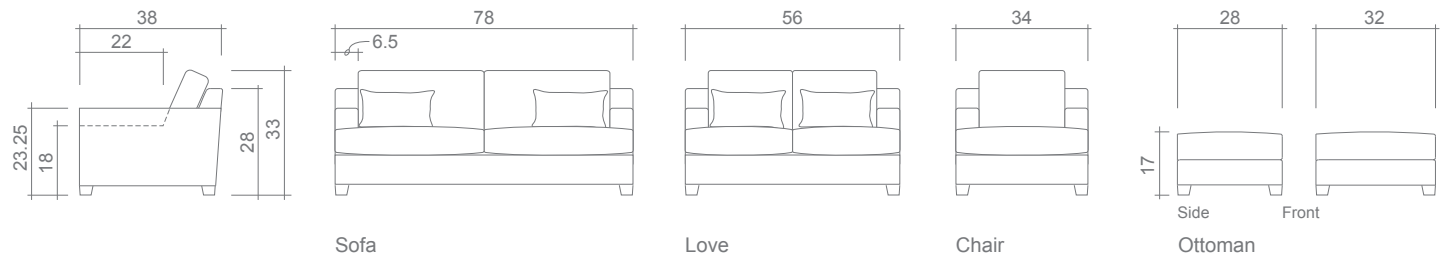

Edan Collection

Arms Detachable: No

Sofa Beds Available: Yes (Dimensions vary to accommodate bed mechanism)

GENERAL INFORMATION:

- *dye-lot of the actual fabric and the swatch may not be exact match
- *fabric yardage for plain, railroaded 54" bolt
- *no zipper/inserts in fibre filled toss pillows
- *overall dimensions may vary +/- 1"
- *see fabric swatch for exact colour

SPECIFICATIONS:

- Back:** Loose
- Back Pillows:** Box band, piped, fibre fill
- Body Piping:** Arms & kickplate
- Seat Cushions:** Box band, T-Lug, piped, 7" thick Crown Foam w/ polyester fibre wrap
- Suspension:** Seat: Springs | Back: Webbing
- Toss Pillows:** Box band, piped, kidney, 21.5" X 13.5", fibre fill

FABRIC

- Sofa: 15.00
- Loveseat: 12.00
- Chair: 8.75
- Ottoman: 3.25
- One Toss Pillow: 1.00

(YDS)

LEG:

Diana Dark