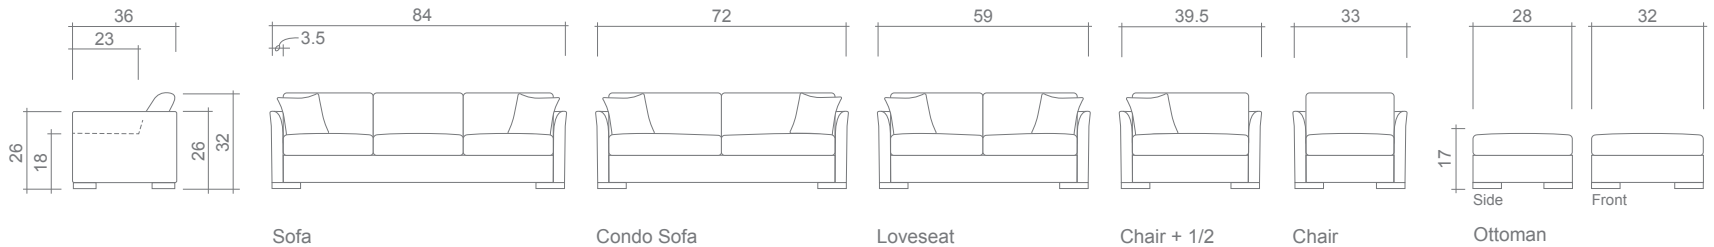

Denmore Collection

Arms Detachable: No

See Denmore Sectional Planner for more components

Sofa Beds Available: No

GENERAL INFORMATION:

- *dye-lot of the actual fabric and the swatch may not be exact match
- *fabric yardage for plain, railroaded 54" bolt
- *no zipper/inserts in fibre filled toss pillows
- *overall dimensions may vary +/- 1"
- *see fabric swatch for exact colour

SPECIFICATIONS:

- Back:** Loose
- Back Pillows:** Knife edge, piped, fibre fill
- Body:** Top stitch on arms facing, piping on outside arms - front & top
- Seat Cushions:** Box band, top stitch, 6" thick Crown Foam w/ polyester fibre wrap
- Suspension:** Seat: Springs | Back: Springs
- Toss Pillows:** 18" X 18", piped, fibre fill