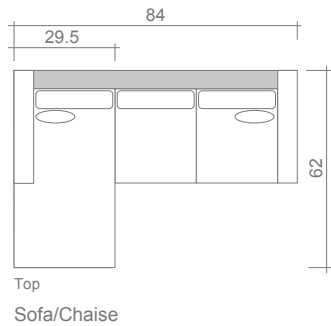

Denmore Collection

Arms Detachable: No

See Denmore Sectional Planner for more components

Sofa Beds Available: No

GENERAL INFORMATION:

- *dye-lot of the actual fabric and the swatch may not be exact match
- *fabric yardage for plain, railroaded 54" bolt
- *no zipper/inserts in fibre filled toss pillows
- *overall dimensions may vary +/- 1"
- *see fabric swatch for exact colour

SPECIFICATIONS:

- Back:** Loose
- Back Pillows:** Knife edge, piped, fibre fill
- Body:** Top stitch on arms facing, piping on outside arms - front & top
- Seat Cushions:** Box band, top stitch, 6" thick Crown Foam w/ polyester fibre wrap
- Suspension:** Seat: Springs | Back: Springs
- Toss Pillows:** 18" X 18", piped, fibre fill