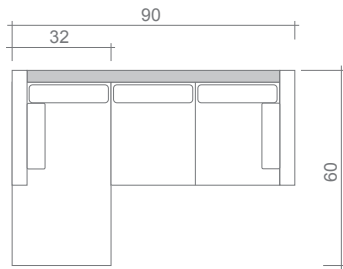

Cruz Collection

Top
Sofa/Chaise

Arms Detachable: No

See Cruz Sectional Planner for more components

Sofa Beds Available: No

GENERAL INFORMATION:

- *dye-lot of the actual fabric and the swatch may not be exact match
- *fabric yardage for plain, railroaded 54" bolt
- *no zipper/inserts in fibre filled toss pillows
- *overall dimensions may vary +/- 1"
- *see fabric swatch for exact colour

SPECIFICATIONS:

- Back:** Tight, piped top edge, vertical pleats w/ buttons:
SF-9 X 2 rows, CSF-8 X 2 rows, LS- 6 X 2 rows,
C5-4 X 2 rows, CH-3 X 2 rows
- Body Piping:** Arms, kick plate
- Arms:** Vertical pleats w/ buttons-3X2 rows each arm
- Seat Cushions:** Box band, piped, 6" thick crown foam
w/ polyester fibre wrap
- Suspension:** Seat: Springs | Back: Springs
- Toss Pillows:** Bolster, piped, 5" dia X 20", foam fill