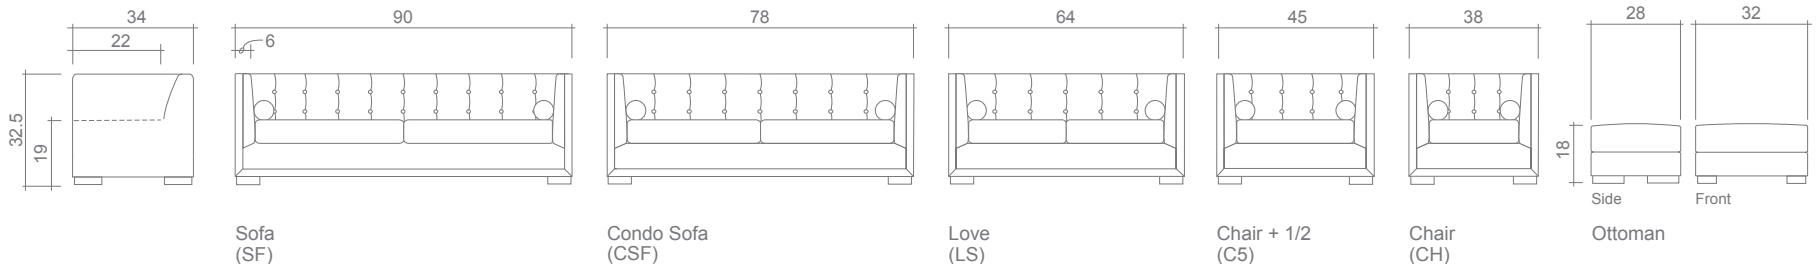

Cruz Collection

Top
Sofa/Chaise

Arms Detachable: No

See Cruz Sectional Planner for more components

Sofa Beds Available: No

GENERAL INFORMATION:

- *dye-lot of the actual fabric and the swatch may not be exact match
- *fabric yardage for plain, railroaded 54" bolt
- *no zipper/inserts in fibre filled toss pillows
- *overall dimensions may vary +/- 1"
- *see fabric swatch for exact colour

SPECIFICATIONS:

- Back:** Tight, piped top edge, vertical pleats w/ buttons:
SF-9 X 2 rows, CSF-8 X 2 rows, LS- 6 X 2 rows,
C5-4 X 2 rows, CH-3 X 2 rows
- Body Piping:** Arms, kick plate
- Arms:** Vertical pleats w/ buttons-3X2 rows each arm
- Seat Cushions:** Box band, piped, 6" thick crown foam
w/ polyester fibre wrap
- Suspension:** Seat: Springs | Back: Springs
- Toss Pillows:** Bolster, piped, 5" dia X 20", foam fill