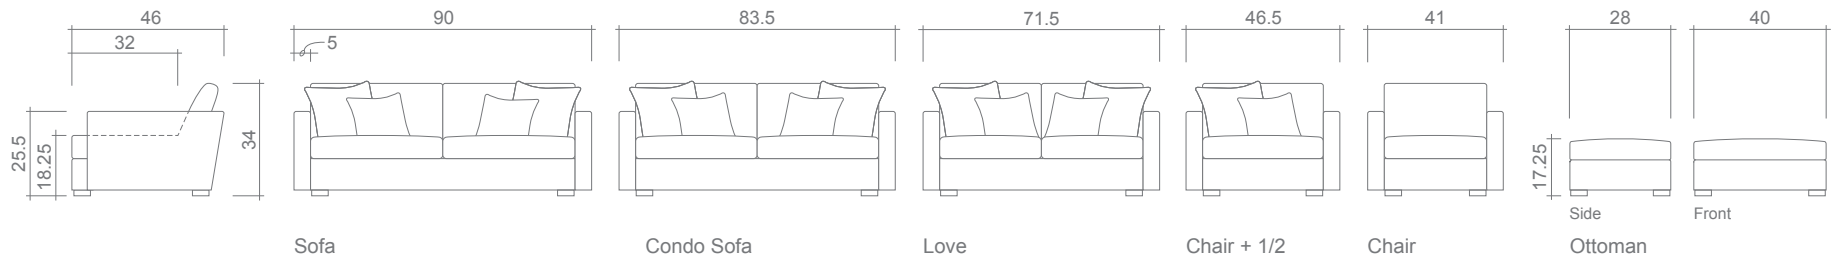

Crosby Collection

Body Fabric: Kaslo Grey
Toss Pillow Fabric: Kaslo Grey

Arms Detachable: No

See Crosby Sectional Planner for more components

Sofa Beds Available: No

GENERAL INFORMATION:

- *dye-lot of the actual fabric and the swatch may not be exact match
- *fabric yardage for plain, railroaded 54" bolt
- *no zipper/inserts in fibre filled toss pillows
- *overall dimensions may vary +/- 1"
- *see fabric swatch for exact colour

SPECIFICATIONS:

- Back:** Loose
- Back Pillows:** Knife Edge, piped, fibre fill
- Body:** Piping on arms
- Seat Cushions:** Box band, piped, 7" thick Crown Foam w/ polyester fibre wrap
- Suspension:** Seat: Webbing | Back: Webbing
- Toss Pillows:** 20" x 20", 24" x 24", piped, fibre fill