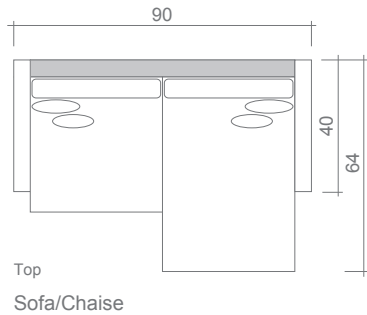

Crosby Collection

Body Fabric: Kaslo Grey
Toss Pillow Fabric: Kaslo Grey

Arms Detachable: No

See Crosby Sectional Planner for more components

Sofa Beds Available: No

GENERAL INFORMATION:

- *dye-lot of the actual fabric and the swatch may not be exact match
- *fabric yardage for plain, railroaded 54" bolt
- *no zipper/inserts in fibre filled toss pillows
- *overall dimensions may vary +/- 1"
- *see fabric swatch for exact colour

SPECIFICATIONS:

- Back:** Loose
- Back Pillows:** Knife Edge, piped, fibre fill
- Body:** Piping on arms
- Seat Cushions:** Box band, piped, 7" thick Crown Foam w/ polyester fibre wrap
- Suspension:** Seat: Webbing | Back: Webbing
- Toss Pillows:** 20" x 20", 24" x 24", piped, fibre fill